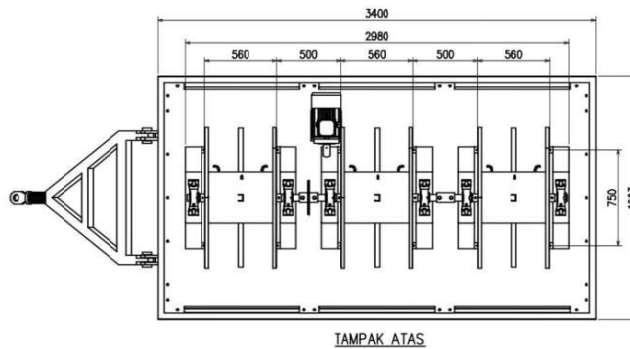

MADE IN INDONESIA

1 2 3 4 5 6

TAMPAK ATAS

TAMPAK DEPAN

TAMPAK SAMPING

TAMPAK BLEKANG

REV	ITEM	DATE	NAME	DATE	NAME	CUSTOMER :	ORDER	PAGE	
			DESIGNED		GTR	PT. SYMPHOS ELECTRIC		02	
			DRAWN		GTR				
			CHECKED		PYN		DRAWING NO. :		SCALE :
			APPROVED		PRN				1 : 55