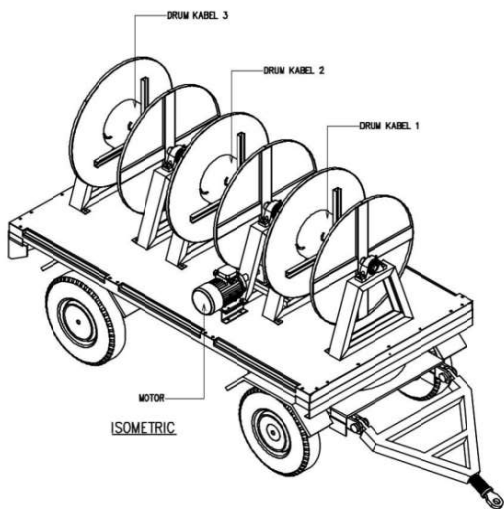

MADE IN INDONESIA

1 2 3 4 5 6

TAMPAK ATAS

TAMPAK DEPAN

TAMPAK SAMPING

TAMPAK BLEKANG

REV	ITEM	DATE	NAME	DATE	NAME	CUSTOMER :	ORDER	PAGE	
			DESIGNED		GTR	PT. SYMPHOS ELECTRIC		02	
			DRAWN		GTR				
			CHECKED		PYN		DRAWING NO. :		SCALE :
			APPROVED		PRN				1 : 55