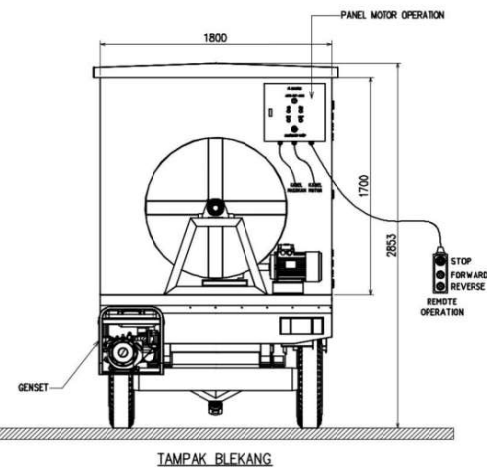

MADE IN INDONESIA

1 2 3 4 5 6

TAMPAK ATAS

TAMPAK DEPAN

TAMPAK SAMPING

TAMPAK BLEKANG

REV	ITEM	DATE	NAME	DATE	NAME	CUSTOMER :	ORDER	PAGE	
			DESIGNED		GTR	PT. SYMPHOS ELECTRIC		02	
			DRAWN		GTR				
			CHECKED		PYN		DRAWING NO. :		SCALE :
			APPROVED		PRN				1 : 55

DRAWING TITLE :
UNIT KABEL BERGERAK (TM)

1 2 3 4 5 6

A

A

B

B

C

C