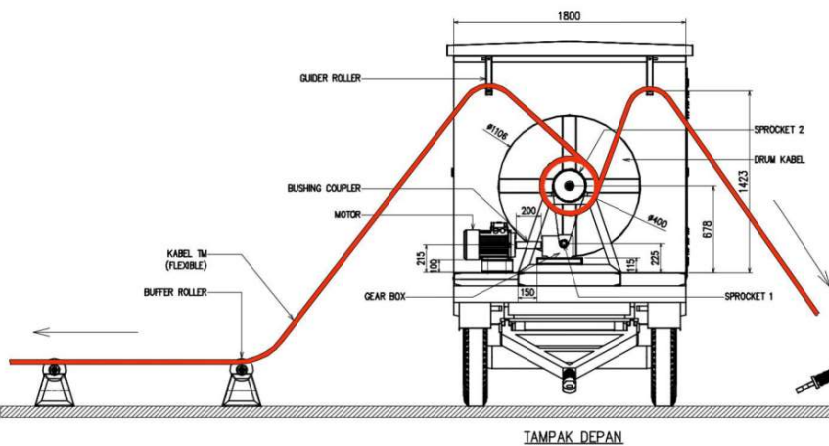

MADE IN INDONESIA

1 2 3 4 5 6

TAMPAK ATAS

TAMPAK DEPAN

TAMPAK SAMPING

TAMPAK BLEKANG

REV	ITEM	DATE	NAME	DATE	NAME	CUSTOMER :	ORDER	PAGE	
			DESIGNED		GTR	PT. SYMPHOS ELECTRIC		02	
			DRAWN		GTR				
			CHECKED		PYN		DRAWING NO. :		SCALE :
			APPROVED		PRN				1 : 55