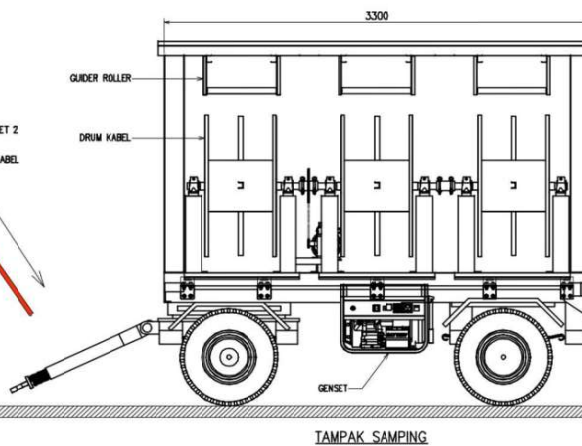

MADE IN INDONESIA

1 2 3 4 5 6

TAMPAK ATAS

TAMPAK DEPAN

TAMPAK SAMPING

TAMPAK BLEKANG

REV	ITEM	DATE	NAME	DATE	NAME	CUSTOMER :	ORDER	PAGE	
			DESIGNED		GTR	PT. SYMPHOS ELECTRIC		02	
			DRAWN		GTR				
			CHECKED		PYN		DRAWING NO. :		SCALE :
			APPROVED		PRN				1 : 55